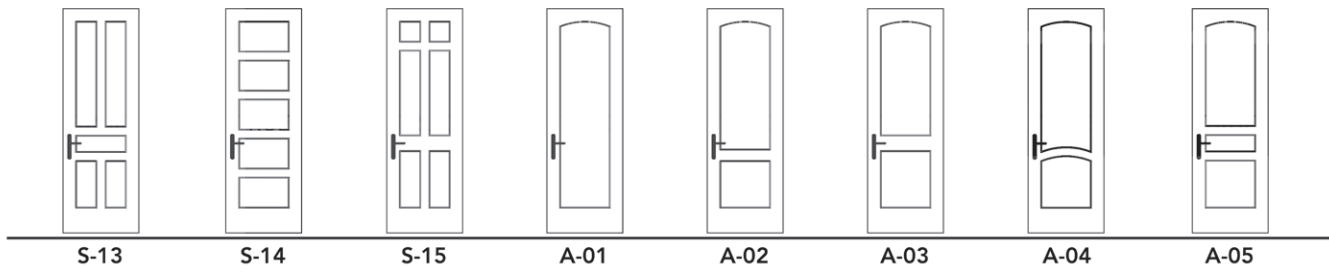

Door Styles

DESIGN: PROFILE TYPES

Door and Panel Profiles:

Door Thickness:

Standard Sizes are 2-1/4", 1-3/4" or 1-3/8"

Note: Not all profiles available in all thicknesses.

Door Sticking & Moulding Types:

Many combinations are possible including custom made profiles to match existing wood work or an entirely new shape of your own.