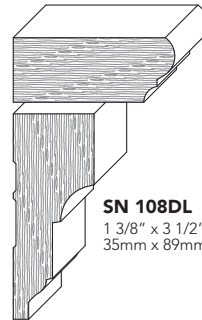

BB 714DL
7/8" x 7 1/4"
22mm x 184mm
Available
9 1/4" BB 914DL

BB 709DL
7/8" x 7 1/4"
22mm x 184mm
Available
9 1/4" BB 909DL

BB 703DL
3/4" x 7 1/4"
19mm x 184mm
Available
4 1/4" BB 403DL
9 1/4" BB 903DL

Panel Mouldings

PM 016DL
13/16" x 1 3/8" 21mm x 35mm
1/2" reset panel

PM 014DL
7/8" x 1 1/8" 22mm x 29mm
1/2" reset panel

M 13DL
5/8" x 1 5/8" 16mm x 41mm

M 05DL
1/2" x 1 1/8" 13mm x 25mm

M 09DL
5/8" x 1 3/4" 16mm x 44mm

M 19DL
1/2" x 3/4" 13mm x 19mm

PM 012DL
1 1/4" x 1 1/8" 32mm x 29mm
3/4" reset panel

Window Sills & Nosing

SN 107DL
1 1/8" x 2 3/4" 29mm x 70mm

SN 108DL
1 3/8" x 3 1/2"
35mm x 89mm

SN 102DL
1 3/4" x 3" 44mm x 76mm

SN 103DL
1 1/4" x 1 3/4"
32mm x 44mm

Casing & Back Bands

Tudor
C 313DL
7/8" x 3 1/2" 22mm x 89mm
BB 77DL
1 3/4" x 1 5/8" 44mm x 41mm

Spain
C 317DL
3/4" x 3 1/2" 19mm x 89mm
BB 74DL
1 3/8" x 1 1/8" 35mm x 29mm