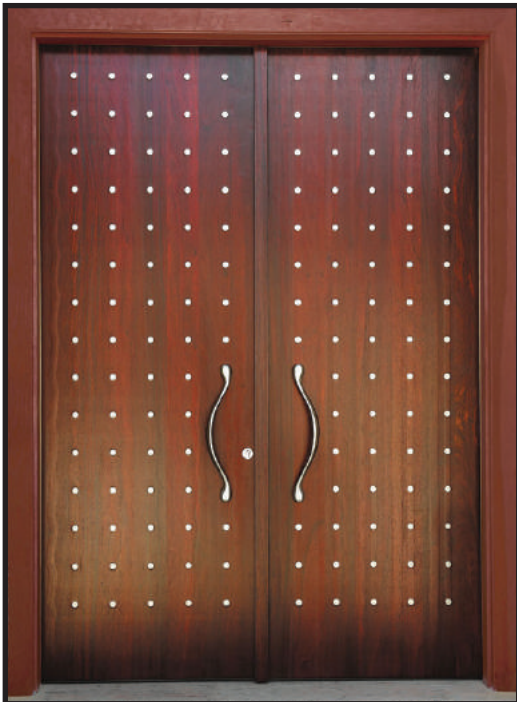

THE DOORLAND GROUP COLLECTION

Our Solid Wood Stile & Rail Exterior Doors

Factory Finish Custom Residential Solid Wood Door Unit with Melted Glass in Solid Walnut

Factory Finish Custom Residential Unit in Solid Sapelle Mahogany

Factory Finish Custom Residential Solid Wood Door Unit with Custom Leaded Glass in Solid Red Oak

Factory Finish Night Club/Lounge Door in Solid Sapelle Mahogany

Exterior Doors

Factory Finish Custom Residential
Solid Wood Door Unit with Glass Accents
Surrounds in Solid Sapelle Mahogany