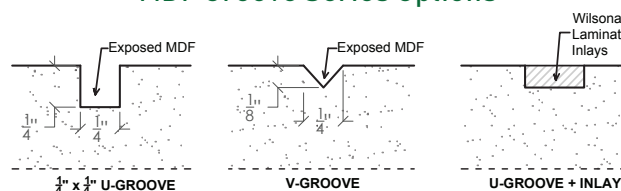

Engineered:

S.C.L. (Structural Composite Lumber) Dimensionally and structurally uniform. Ideally suited for exotic woods and door heights over 96".

M.D.F.:

Seamless door, and dimensionally uniform re-engineered material.

Majestic M.D.F.:

All the general characteristics of traditional MDF but in a lighter weight.

MDF Groove Series Options

Custom Groove specs are possible

Baseboards

BB 732DL
3/4" x 7 1/4"
19mm x 184mm
Available
9 1/4" BB 932DL