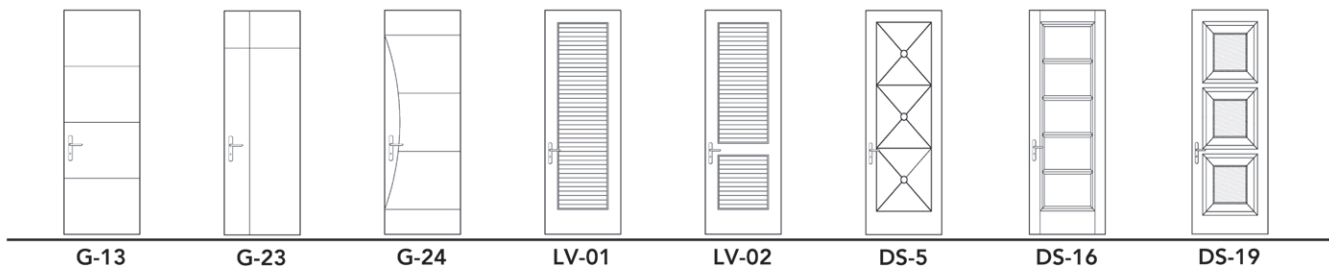

Door Styles

DESIGN: PROFILE TYPES

Door and Panel Profiles:

Door Thickness:

Standard Sizes are 2-1/4", 1-3/4" or 1-3/8"

Note: Not all profiles available in all thicknesses.

Door Sticking & Moulding Types:

Many combinations are possible including custom made profiles to match existing wood work or an entirely new shape of your own.