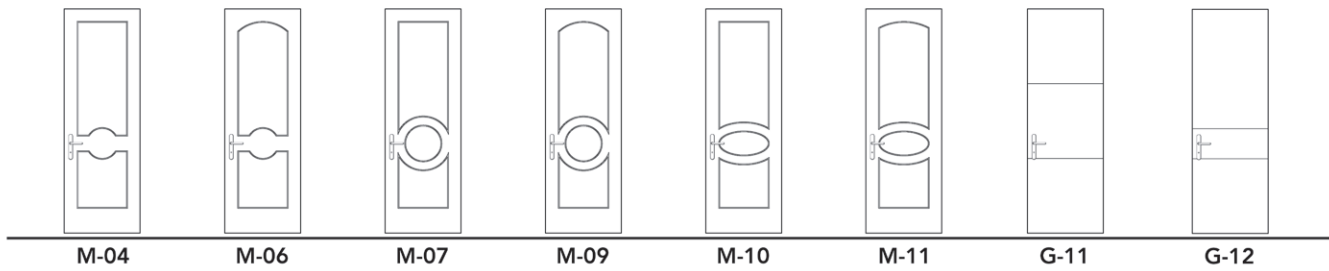

Door Styles

DESIGN: PROFILE TYPES

Door and Panel Profiles:

Door Thickness:

Standard Sizes are 2-1/4", 1-3/4" or 1-3/8"

Note: Not all profiles available in all thicknesses.

Door Sticking & Moulding Types:

Many combinations are possible including custom made profiles to match existing wood work or an entirely new shape of your own.