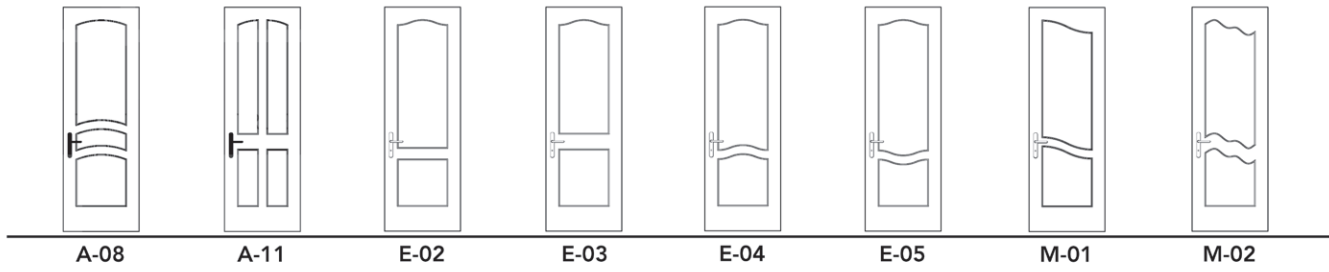

Door Styles

DESIGN: PROFILE TYPES

Door and Panel Profiles:

Door Thickness:

Standard Sizes are 2-1/4", 1-3/4" or 1-3/8"

Note: Not all profiles available in all thicknesses.

Door Sticking & Moulding Types:

Many combinations are possible including custom made profiles to match existing wood work or an entirely new shape of your own.