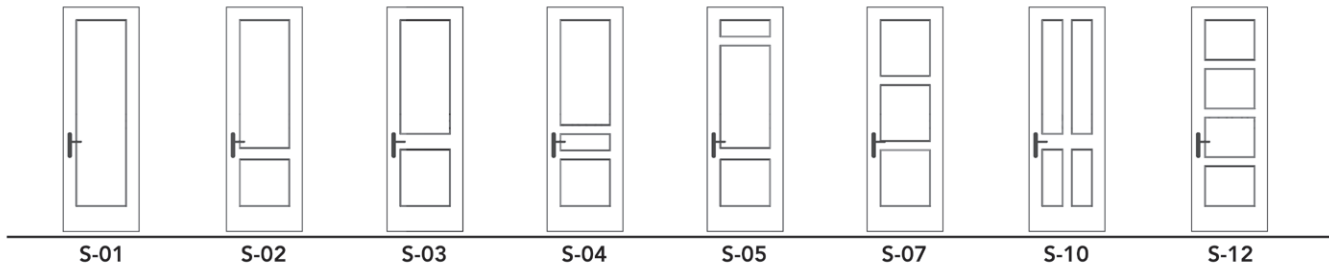

Door Styles

DESIGN: PROFILE TYPES

Door and Panel Profiles:

Door Thickness:

Standard Sizes are 2-1/4", 1-3/4" or 1-3/8"

Note: Not all profiles available in all thicknesses.

Door Sticking & Moulding Types:

Many combinations are possible including custom made profiles to match existing wood work or an entirely new shape of your own.