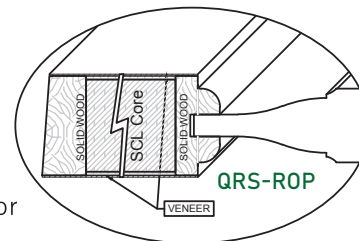

Door Styles

DESIGN: PROFILE TYPES

Door and Panel Profiles:

Door Thickness:

Standard Sizes are 2-1/4", 1-3/4" or 1-3/8"

Note: Not all profiles available in all thicknesses.

Door Sticking & Moulding Types:

Many combinations are possible including custom made profiles to match existing wood work or an entirely new shape of your own.

Engineered:

S.C.L. (Structural Composite Lumber) Dimensionally and structurally uniform. Ideally suited for exotic woods and door heights over 96".

M.D.F.:

Seamless door, and dimensionally uniform re-engineered material.