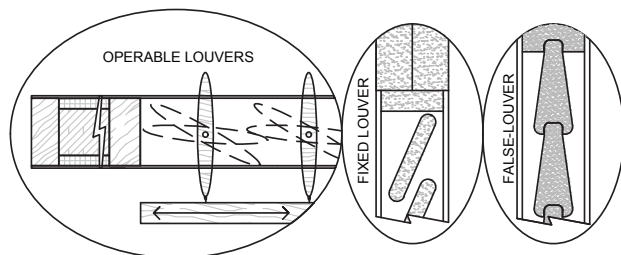

DESIGN: PROFILE TYPES

Door and Panel Profiles:

Door Thickness:

Standard Sizes are 2-1/4", 1-3/4" or 1-3/8"

Note: Not all profiles available in all thicknesses.

Door Sticking & Moulding Types:

Many combinations are possible including custom made profiles to match existing wood work or an entirely new shape of your own.

Note: Not all panels or profiles available in certain construction.

Louvers:

DESIGN: CONSTRUCTION

Solid Wood:

Natural, solid product in a variety of wood species and grain patterns, available with an authentic and unique appearance.

Engineered:

S.C.L. (Structural Composite Lumber) Dimensionally and structurally uniform. Ideally suited for exotic woods and door heights over 96".

M.D.F.:

Seamless door, and dimensionally uniform re-engineered material.

Majestic M.D.F.:

All the general characteristics of traditional MDF but in a lighter weight.

MDF Groove Series Options

Custom Groove specs are possible