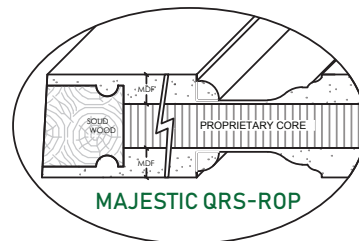

Engineered:

S.C.L. (Structural Composite Lumber) Dimensionally and structurally uniform. Ideally suited for exotic woods and door heights over 96".

M.D.F.:

Seamless door, and dimensionally uniform re-engineered material.

Majestic M.D.F.:

All the general characteristics of traditional MDF but in a lighter weight.

MDF Groove Series Options

Custom Groove specs are possible

Baseboards

BB 732DL
3/4" x 7 1/4"
19mm x 184mm
Available
9 1/4" BB 932DL

BB 714DL
7/8" x 7 1/4"
22mm x 184mm
Available
9 1/4" BB 914DL

BB 709DL
7/8" x 7 1/4"
22mm x 184mm
Available
9 1/4" BB 909DL

BB 703DL
3/4" x 7 1/4"
19mm x 184mm
Available
4 1/4" BB 403DL
9 1/4" BB 903DL

Panel Mouldings