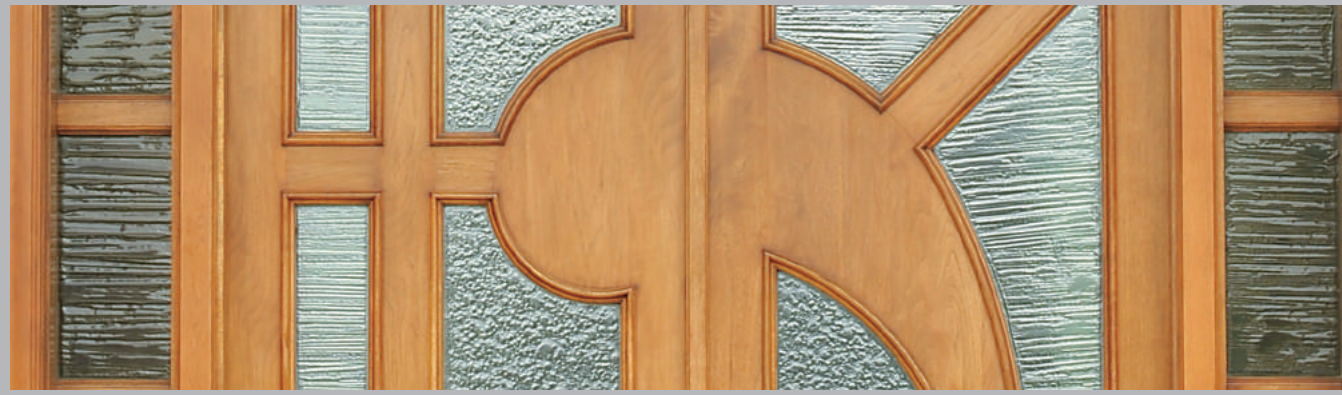

THE DOORLAND GROUP COLLECTION