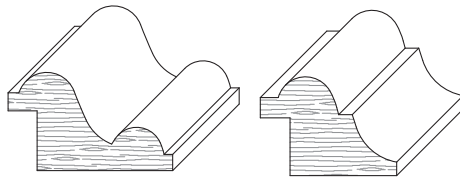

Engineered:

S.C.L. (Structural Composite Lumber) Dimensionally and structurally uniform. Ideally suited for exotic woods and door heights over 96".

M.D.F.:

Seamless door, and dimensionally uniform re-engineered material.

Majestic M.D.F.:

All the general characteristics of traditional MDF but in a lighter weight.

MDF Groove Series Options

Custom Groove specs are possible

Baseboards

BB 732DL
3/4" x 7 1/4"
19mm x 184mm
Available
9 1/4" BB 932DL

BB 714DL
7/8" x 7 1/4"
22mm x 184mm
Available
9 1/4" BB 914DL

BB 709DL
7/8" x 7 1/4"
22mm x 184mm
Available
9 1/4" BB 909DL

BB 703DL
3/4" x 7 1/4"
19mm x 184mm
Available
4 1/4" BB 403DL
9 1/4" BB 903DL

Panel Mouldings