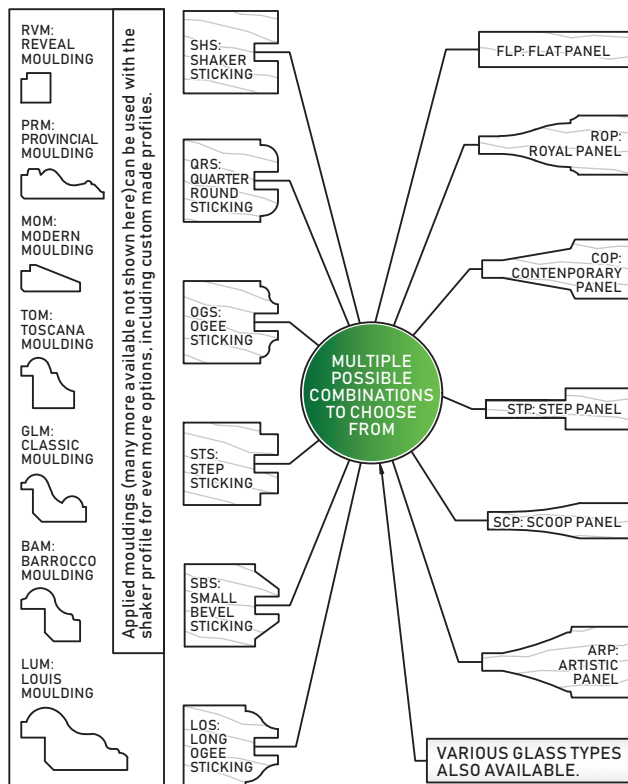

Door Styles

DESIGN: PROFILE TYPES

Door and Panel Profiles:

Door Thickness:

Standard Sizes are 2-1/4", 1-3/4" or 1-3/8"

Note: Not all profiles available in all thicknesses.

Door Sticking & Moulding Types:

Many combinations are possible including custom made profiles to match existing wood work or an entirely new shape of your own.

Note: Not all panels or profiles available in certain construction.

Louvers:

DESIGN: CONSTRUCTION

Solid Wood:

Natural, solid product in a variety of wood species and grain patterns, available with an authentic and unique appearance.

Engineered:

S.C.L. (Structural Composite Lumber) Dimensionally and structurally uniform. Ideally suited for exotic woods and door heights over 96".

M.D.F.:

Seamless door, and dimensionally uniform re-engineered material.