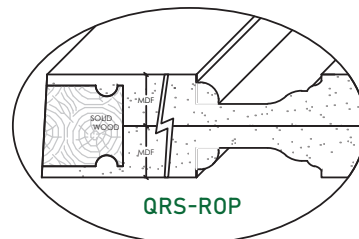

Door Styles

DESIGN: PROFILE TYPES

Door and Panel Profiles:

Door Thickness:

Standard Sizes are 2-1/4", 1-3/4" or 1-3/8"

Note: Not all profiles available in all thicknesses.

Door Sticking & Moulding Types:

Many combinations are possible including custom made profiles to match existing wood work or an entirely new shape of your own.

Engineered:

S.C.L. (Structural Composite Lumber) Dimensionally and structurally uniform. Ideally suited for exotic woods and door heights over 96".

M.D.F.:

Seamless door, and dimensionally uniform re-engineered material.